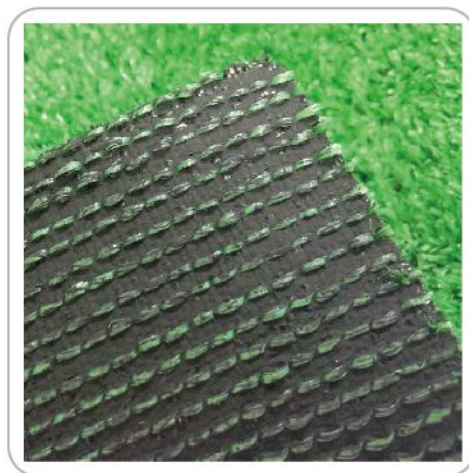

Landscape Turf SUNLISCAPE™

SL1002

Main Advantages

- ☆ Environmental Friendly
- ☆ Easily Install and Remove

Product Details

▼ Yarn Characteristics

Composition:	PP
DTEX:	2200
Pile Height:	10mm
Gauge:	5/32"
Density:	57750
Blade Shape:	Slit film XXX
One Tones:	●

▼ Backing Characteristics

Layer:	PP Fabric
Composition:	SBR

▼ Manufactured Rolls

Width:	2 Meters or 4 Meters
Length:	25 Meters
Weight:	1.18 KG/m ²
Shipping Diameter:	0.48 Meters
Packing:	PP Bag

● Olive Green ● Dark Green ● Light Green ● Lawn Green ● Lemon Green ● Thatch ● Mud Yellow