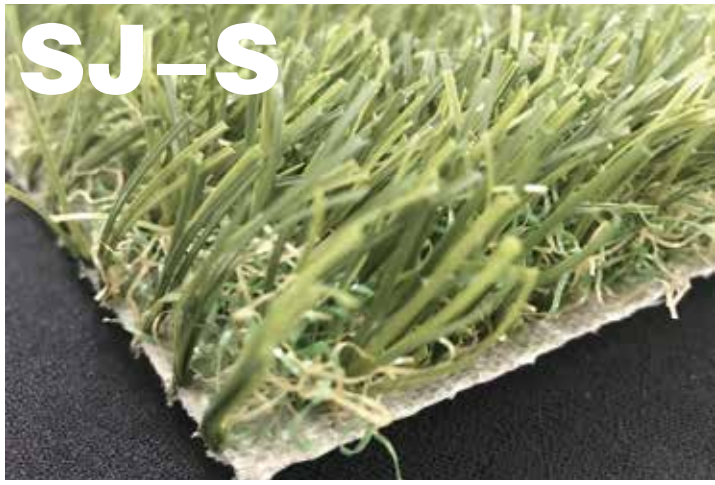

# Landscape Turf **RecyCool™**

## Main Advantages

- ★ CoolTech surface
- ★ 100% Recyclable
- ★ Heat and Frost Resistant
- ★ UV Stabilized
- ★ Flame Resistant Grass Blade

### ▼ Yarn Characteristics

Composition:	PP+PE+COOL Tech
DTEX:	12000
Pile Height:	35mm
Gauge:	3/8"
Density:	14700
Blade Shape:	S Shape
Four Tones:	● ● ● ●