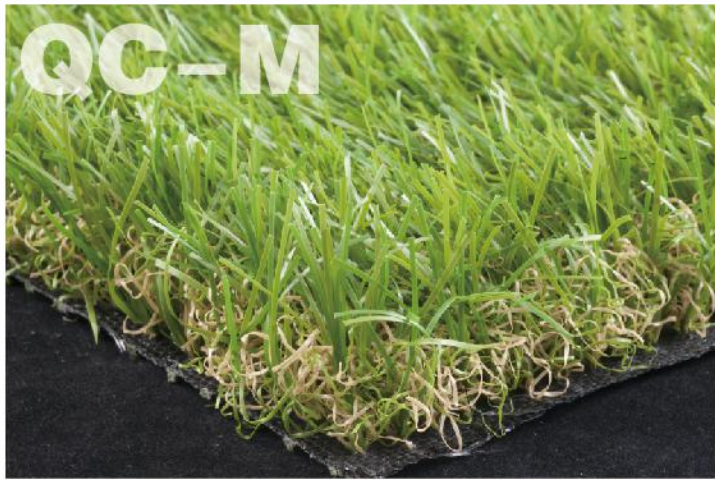

Landscape Turf SUNLISCAPE™

Main Advantages

- ☆ Designed to truly replicate autumn grass
- ☆ Heat and Frost Resistant
- ☆ Flame Resistant Grass Blade
- ☆ UV Stabilized
- ☆ No harmful environmental effects

Product Details

▼ Yarn Characteristics

Composition:	PP+PE
DTEX:	8800
Pile Height:	20–35mm
Gauge:	3/8"
Density:	16800
Blade Shape:	Flat 
Four Tones:	

▼ Backing Characteristics

Layer:	PP Fabric
Composition:	Glossy SBR

▼ Manufactured Rolls

Width:	2 Meters or 4 Meters
Length:	25 Meters
Weight:	2.04 KG/m ²
Shipping Diameter:	0.5 Meters
Packing:	PP Bag

 Olive Green ● Dark Green ● Light Green ● Lawn Green ● Lemon Green ● Thatch ● Mud Yellow