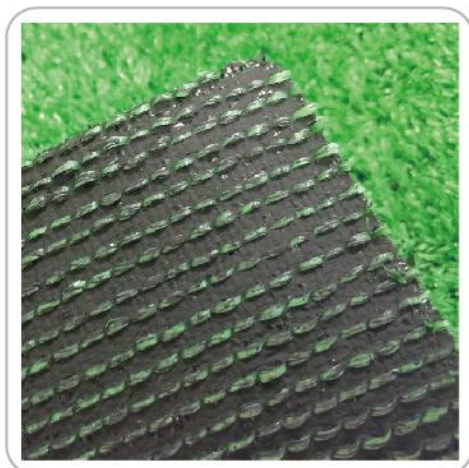

Landscape Turf SUNLISCAPE™

Main Advantages

- ☆ Resists Stains
- ☆ Low Maintenance

Product Details

▼ Yarn Characteristics

Composition:	PP
DTEX:	1800
Pile Height:	8mm
Gauge:	5/32"
Density:	50400
Blade Shape:	Slit Film XXX
One Tones:	●

▼ Backing Characteristics

Layer:	PP Fabric
Composition:	SBR

▼ Manufactured Rolls

Width:	2 Meters or 4 Meters
Length:	25 Meters
Weight:	0.92 KG/m ²
Shipping Diameter:	0.45 Meters
Packing:	PP Bag

● Light Green ● Blue ● Red