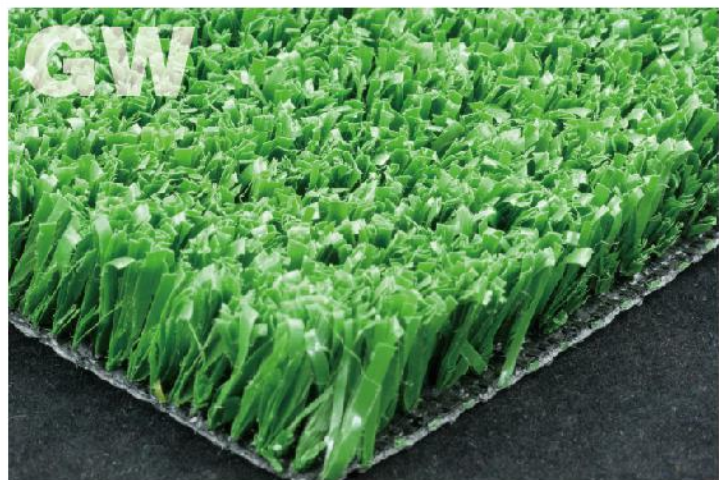

Sport Turf SUNLIFIELD™

Main Advantages

- ☆ Heat and Frost Resistant
- ☆ UV Stabilized
- ☆ Environmental Friendly

Product Details

▼ Yarn Characteristics

Composition:	PP
DTEX:	3400
Pile Height:	15mm
Gauge:	3/16"
Density:	79800
Blade Shape:	Slit Film XXX
One Tones:	●

▼ Backing Characteristics

First Layer:	PP Fabric
Second Layer:	Mesh Fabric
Composition:	SBR

▼ Manufactured Rolls

Width:	2 Meters or 4 Meters
Length:	25 Meters
Weight:	1.98 KG/m ²
Shipping Diameter:	0.5 Meters
Packing:	PP Bag

● Olive Green ● Dark Green ● Light Green ● Lawn Green ● Lemon Green ● Thatch ● Mud Yellow

The technical data contained herein is by way of example and should not be relied on for any specific application. Sunli Grass will be pleased to provide specific technical data or specifications with respect to any customer's particular applications.