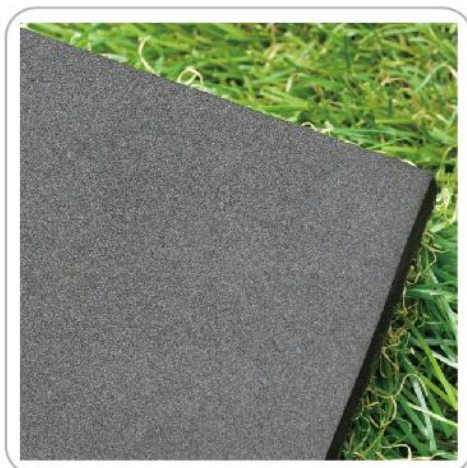

Playground Turf SUNLIGYM™

Main Advantages

- ☆ UV Stabilized
- ☆ Low Maintenance

Product Details

▼ Yarn Characteristics

Composition:	PE
DTEX:	11600-13900
Pile Height:	30-40mm
Gauge:	3/8"
Density:	12600-18900
Blade Shape:	Double Vein 
Three Tones:	

▼ Backing Characteristics

Layer:	EVA Foam
Composition:	SBR

▼ Manufactured Rolls

Width:	0.5 Meters
Length:	0.5 Meters
Weight:	6.36 KG/m ²
Packing:	Carton Box

 Olive Green ● Dark Green ● Light Green ● Lawn Green ● Lemon Green ● Thatch ● Mud Yellow